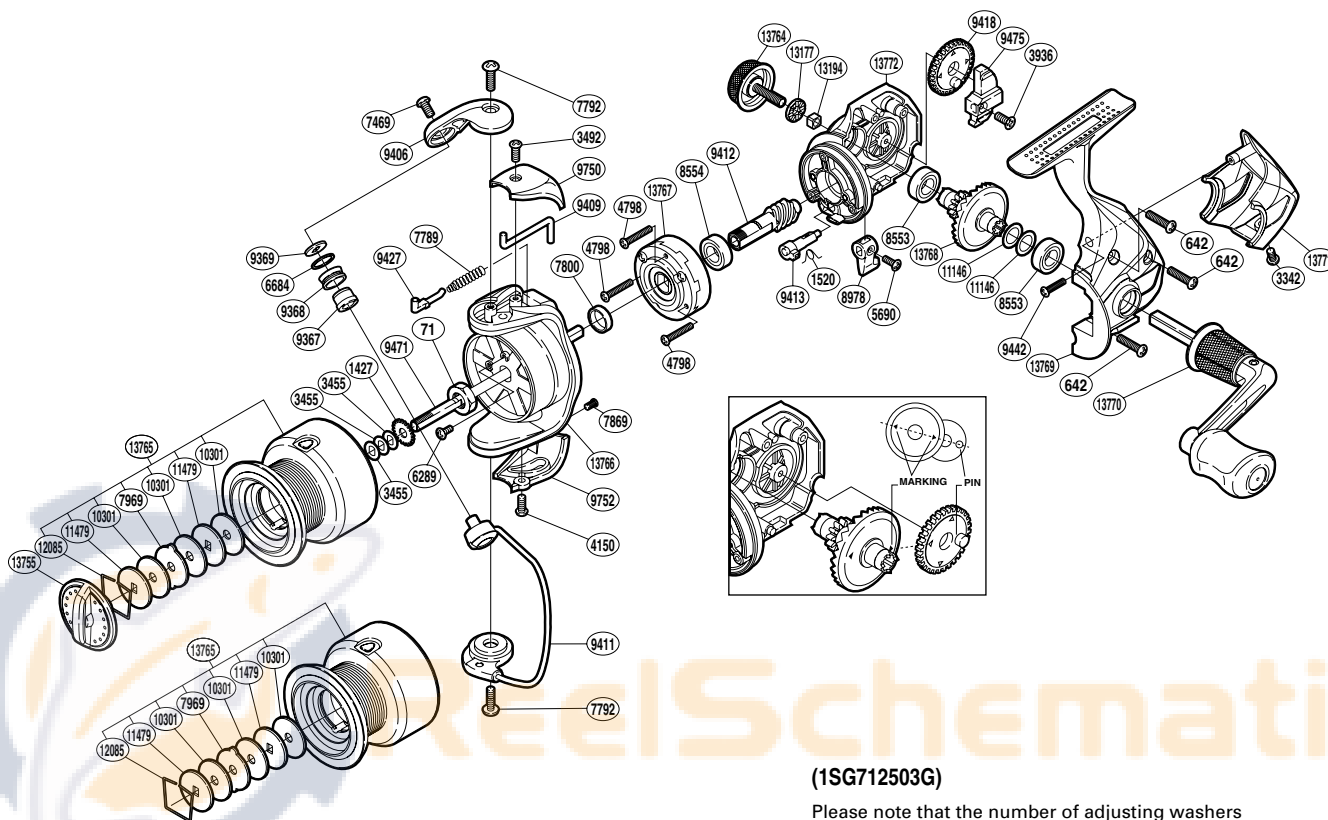

SHIMANO

NEXAVE

NEX-2500FC

(1SG712503G)

Please note that the number of adjusting washers may not be the same as shown in the exploded views. (Adjustment will vary with each individual product.)

Part No.	Description	Part No.	Description	Part No.	Description
RD 0071	Rotor Nut	RD 7969	Eared Washer	RD 9752	Bail Hold Support Guard
RD 0642	Screw	RD 8553	Ball Bearing	RD10301	Drag Washer
RD 1427	Spool Support	RD 8554	Ball Bearing	RD11146	Washer
RD 1520	Anti-Reverse Cam Spring	RD 8978	Anti-Reverse Lever	RD11479	Key Washer
RD 3342	Screw	RD 9367	Line Roller Bushing	RD12085	Drag Washers Retainer
RD 3455	Spool Washer	RD 9368	Line Roller	RD13177	Handle Screw Cap Spacer
RD 3492	Screw	RD 9369	Line Roller Washer	RD13194	Handle Screw Lock
RD 3936	Screw	RD 9406	Bail Arm	RD13755	Drag Knob
RD 4150	Screw	RD 9409	Bail Trip Lever	RD13764	Handle Screw Cap
RD 4798	Screw	RD 9411	Bail Assembly	RD13765	Spool Assembly
RD 5690	Screw	RD 9412	Pinion Gear	RD13766	Rotor
RD 6289	Screw	RD 9413	Anti-Reverse Cam	RD13767	Roller Clutch Assembly
RD 6684	Line Roller Spacer	RD 9418	Oscillating Gear	RD13768	Drive Gear
RD 7469	Screw	RD 9427	Bail Spring Guide	RD13769	Side Cover
RD 7789	Bail Spring	RD 9442	Screw	RD13770	Handle Assembly
RD 7792	Screw	RD 9471	Main Shaft	RD13771	Rear Protector
RD 7800	Rotor Ring	RD 9475	Oscillating Slider	RD13772	Body
RD 7869	Screw	RD 9750	Bail Spring Cover		